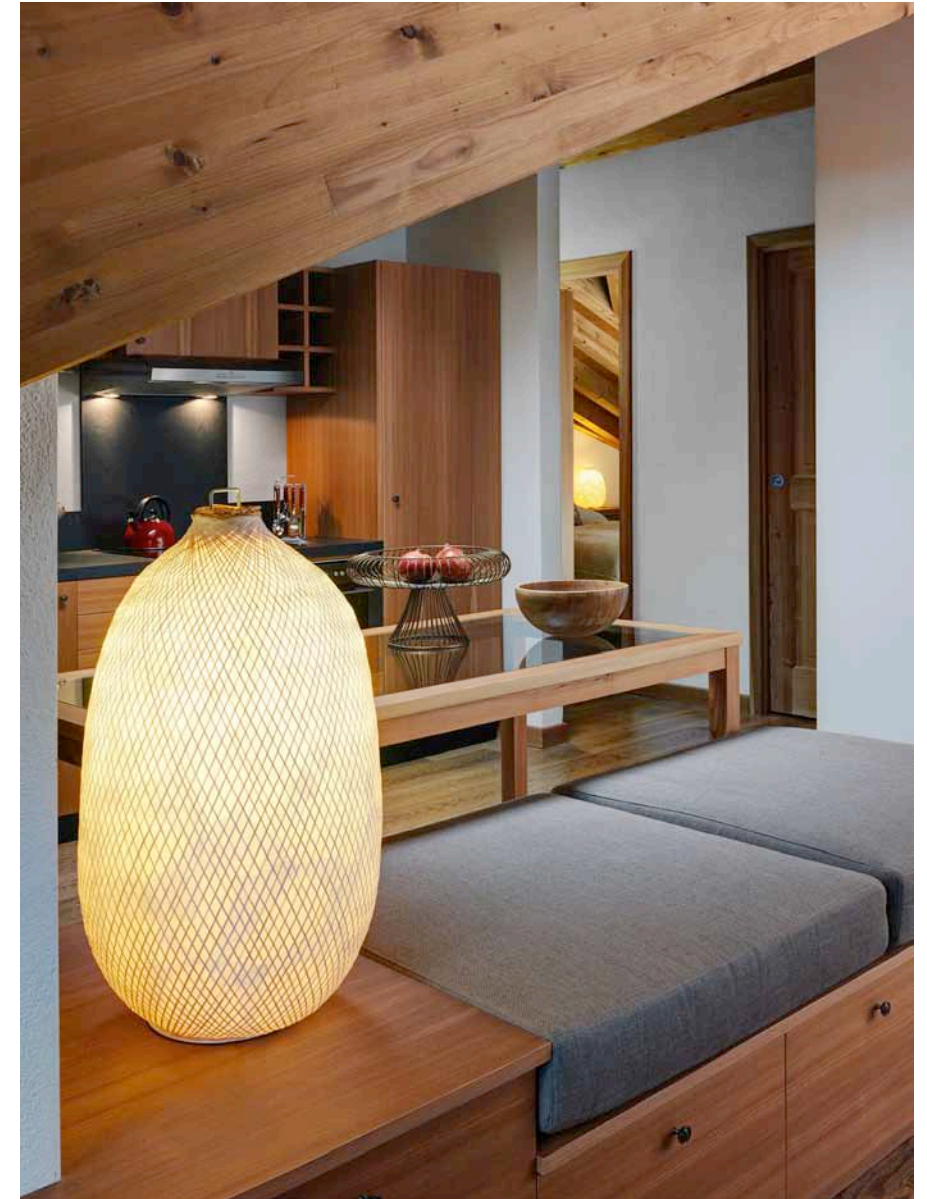

LE JARDIN DES ALPES

La Thuile, Italy

APARTAMENT "LE MOLYN"
(READY in DECEMBER 2018)

- Furnished luxury 3 bed room studio on the first floor with 2 bedrooms on second floor
- Accommodates up to 6 adults: 2 bedrooms with double bed and 1 bedroom with 2 single beds
- 2 Bathrooms
- 100 sq meter apartment
- Balcony overlooking the central garden
- Fully equipped kitchen, including espresso machine