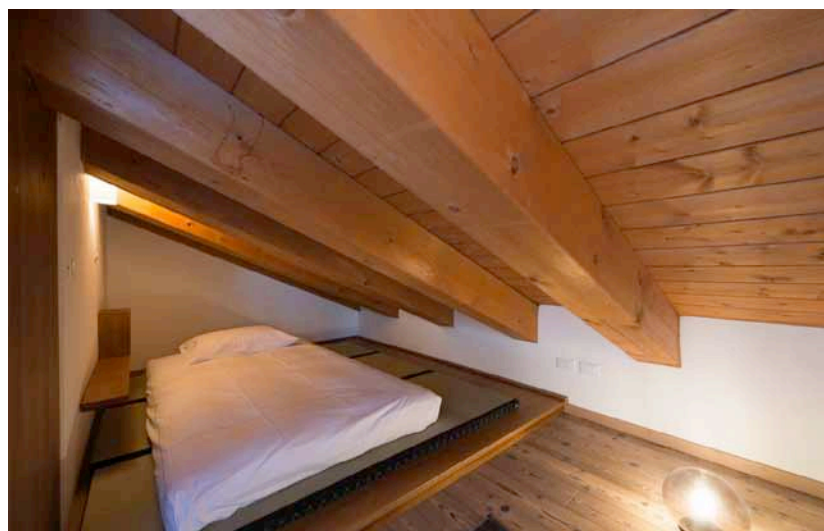

## APARTAMENT "MAISON CHATELLARD"

- Furnished luxury 1 bed room studio.
- Accommodates up to 4 adults: 2 in a double tatami/futon bed and 2 in a pullout sofa bed.
- Size 55 sq. meters
- 1 Bathroom
- Balcony overlooking the ski slopes
- Fully equipped kitchen, including espresso machine